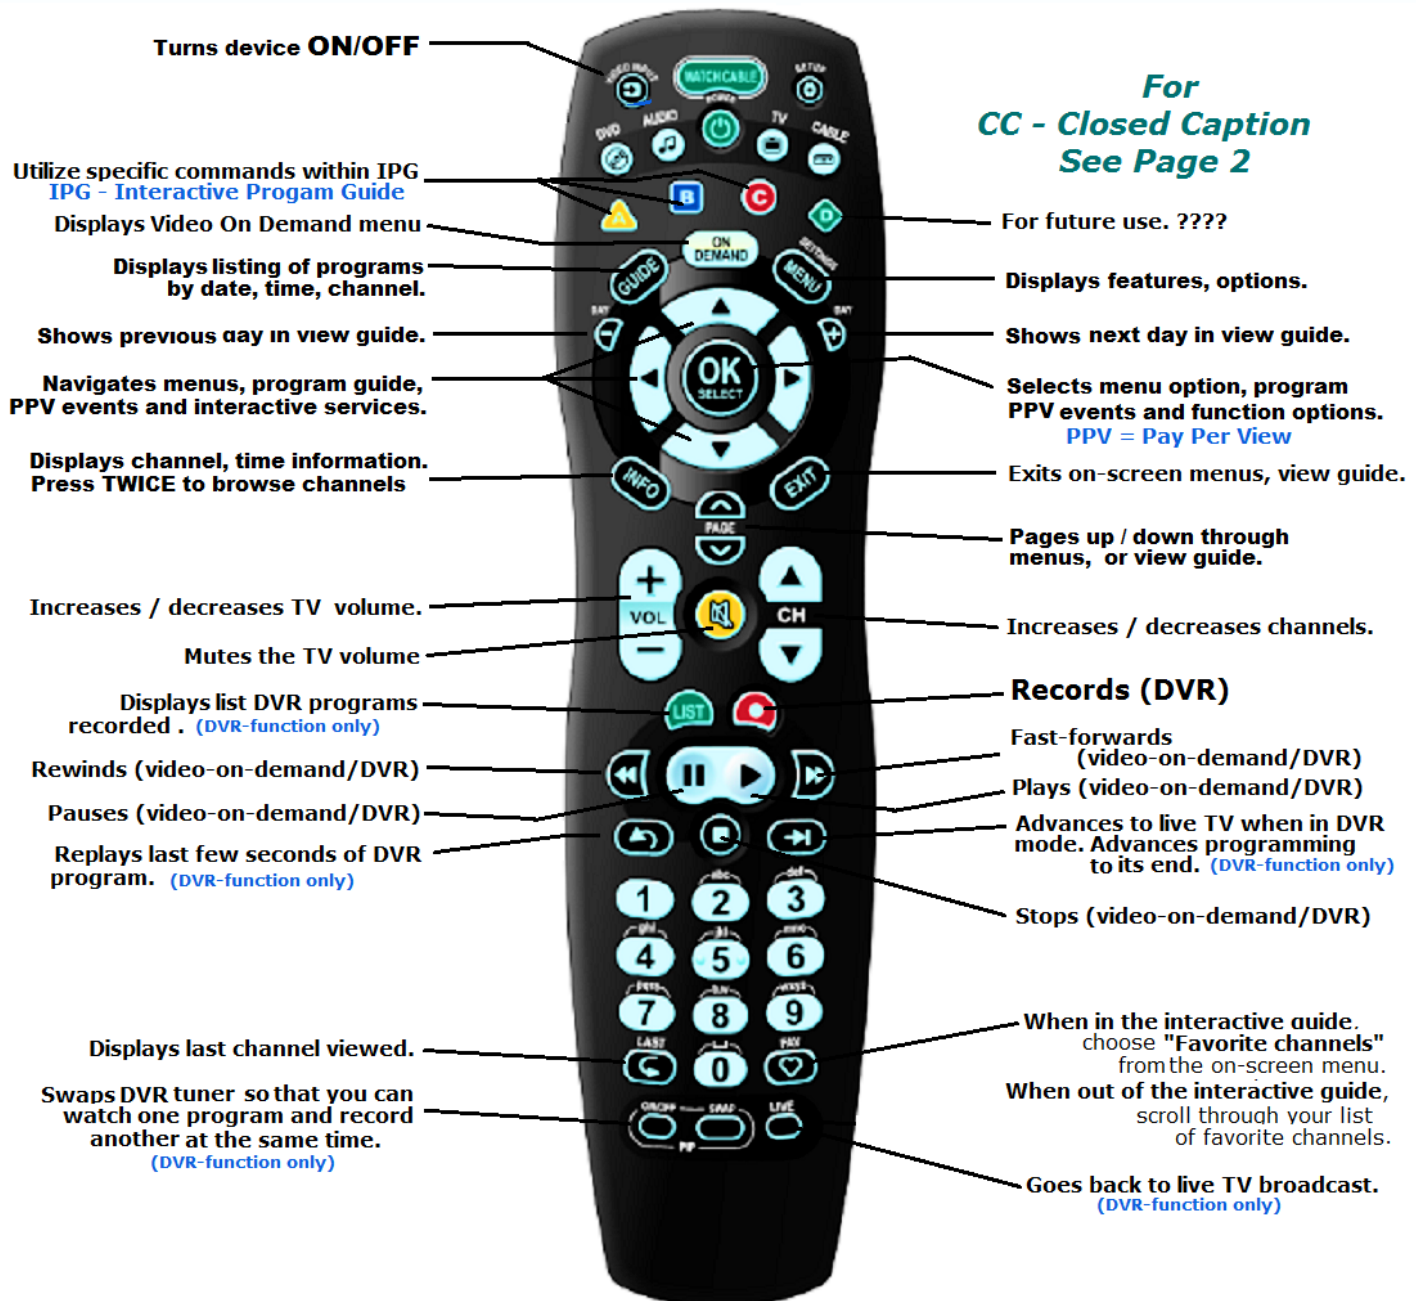

(Universal Electric) Champion URC2125

REMOTE CONTROL USER'S GUIDE

*For
CC - Closed Caption
See Page 2*

From Universal Electric Remote control URC2125 GUIDE

<http://help.rcn.com/pf/12/webfiles/files/ONNET6907/remotes/champion/index.htm>

CLOSED CAPTION GUIDE

A person who knows how to push buttons is required here. :)

While TV is on!

- 1. Press Cable Button**
- 2. Press SMALL Power button**
- 3. Press MENU**
Settings Page will appear
- 4. Scroll down to Closed Captions**
- 5. Press (OK)**
- 6. Press MENU again, then Cable, Small Power.**