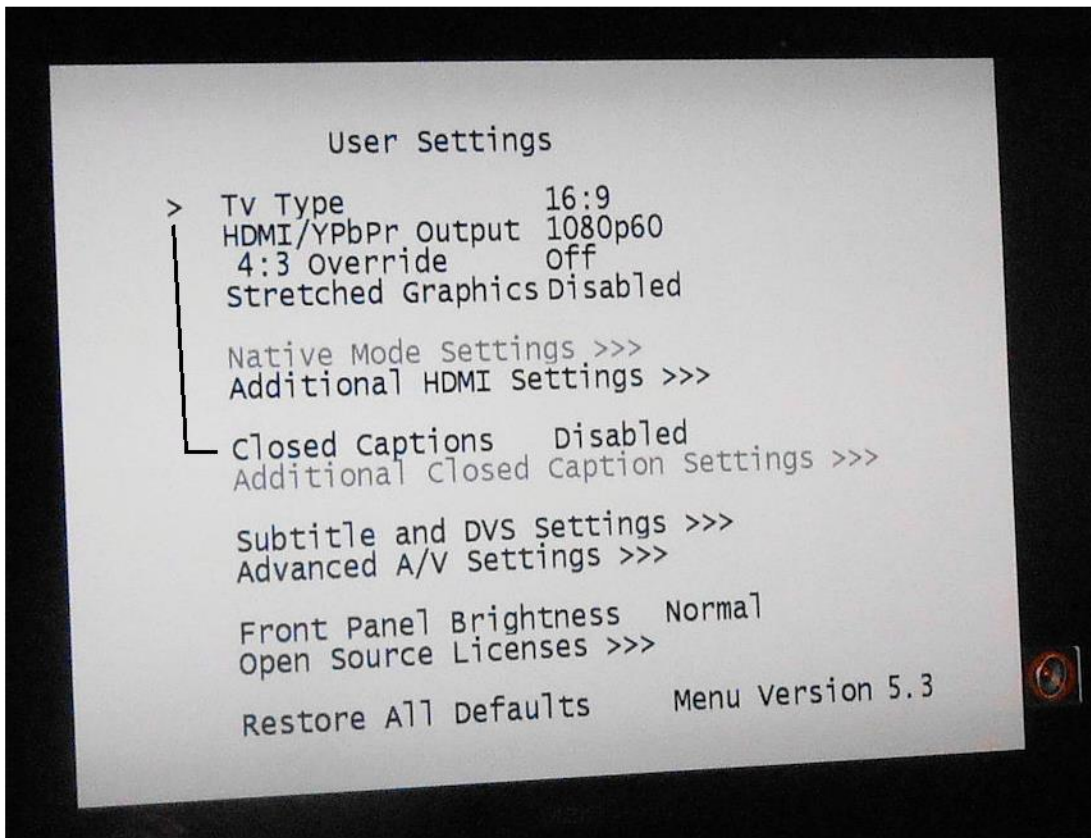

(Universal Electric) Champion URC2125

REMOTE CONTROL USER'S GUIDE

*For
CC - Closed Caption
See Page 2*

From Universal Electric Remote control URC2125 GUIDE

<http://help.rcn.com/pf/12/webfiles/files/ONNET6907/remotes/champion/index.htm>

CLOSED CAPTION GUIDE

A person who knows how to push buttons is required here. :)

While TV is on!

- 1. Press Cable Button**
- 2. Press SMALL Power button**
- 3. Press MENU**
Settings Page will appear
- 4. Scroll down to Closed Captions**
- 5. Press (OK)**
- 6. Press MENU again, then Cable, Small Power.**